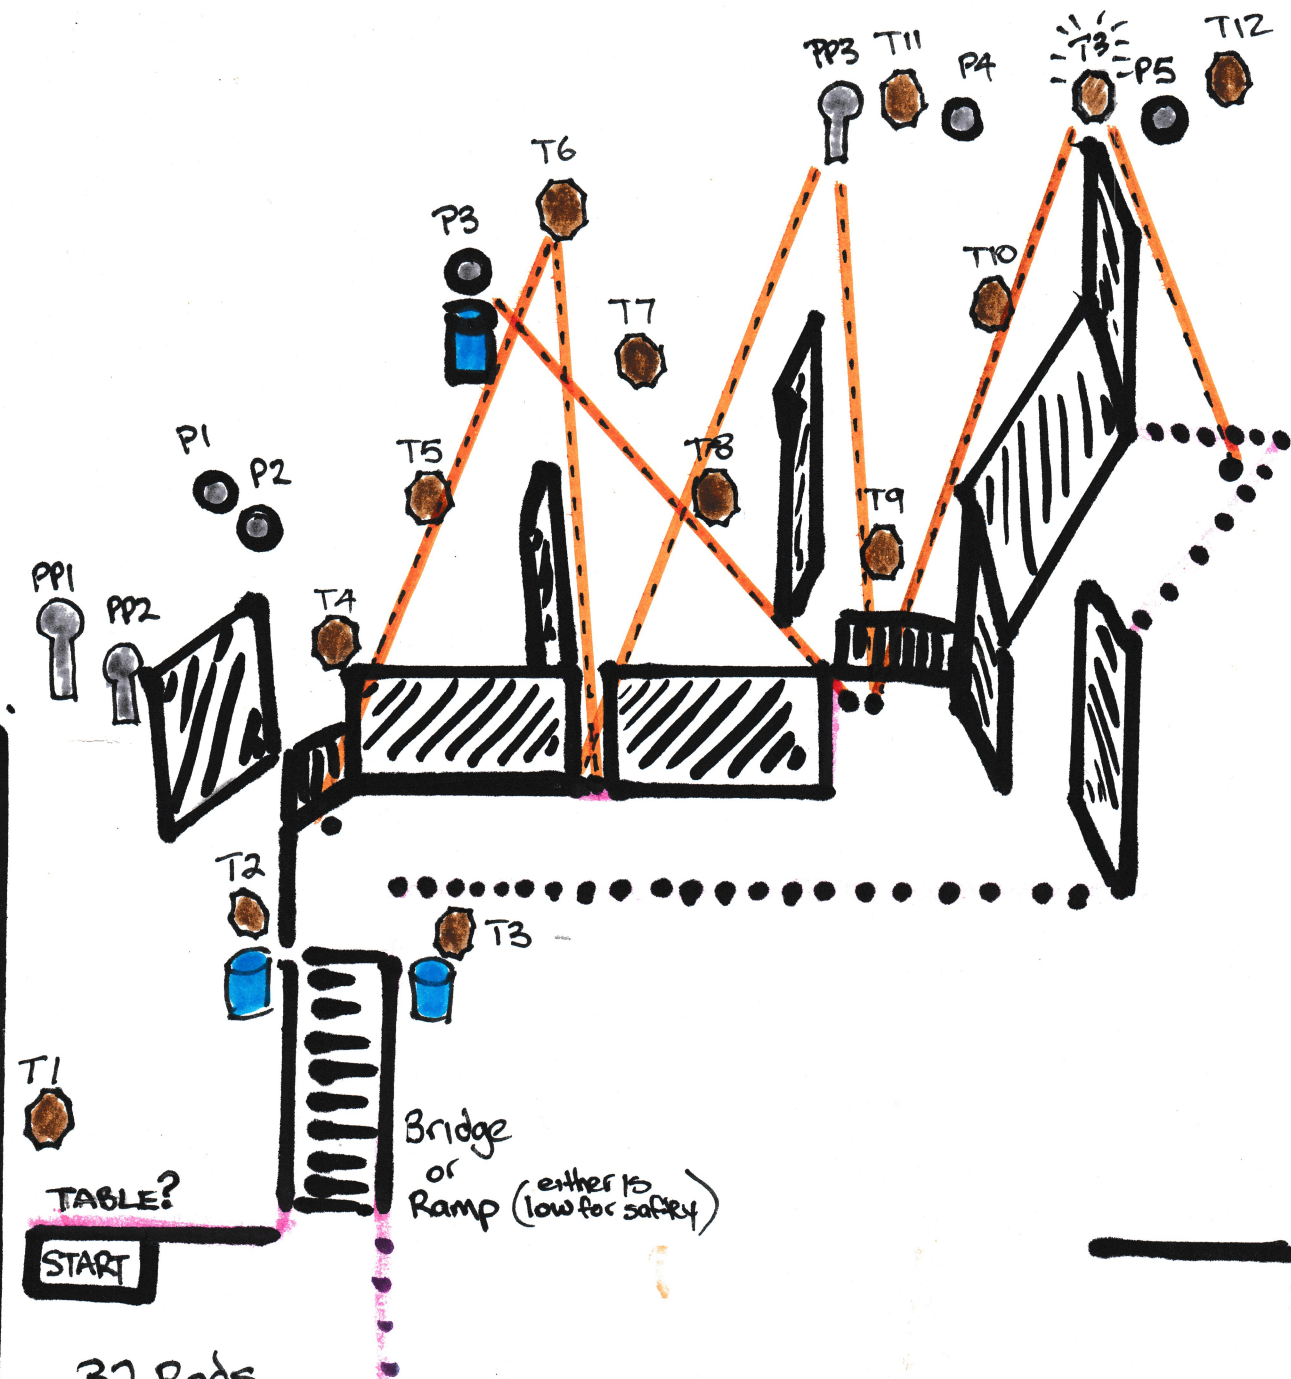

Saturday shoot

32 Rnds

Start: Loaded Holstered hands on head - (or off table?) - shoot as see them

Targets: IPSC = 12

Poppers = 3

Plates = 5

Note: • May move T3 to position next to P5 so is visible from T9 shoot port and from T12 port but right down in corner.

• T6 + PP3 + T3 shoot from multiple positions.

• Target P3 is only visible from T9 port which makes it from that port.

STAGE 2 - RANGE 2 - SATURDAY

12 IPSC TARGETS
4 PENALTY TARGETS
24 ROUNDS

START; ANYWHERE BEHIND
FAULT LINE. DEFAULT
POSITION.

STAGE 8 - RANGE 2 - SUNDAY

12 IPSC TARGETS
2 PENALTY TARGETS
24 ROUNDS

START: ANYWHERE WITHIN
DEMARKATED AREA.
DEFAULT POSITION.

SUNDAY
 Range 4
 Stage 11

Start unloaded anywhere within Demolished Area

13 IBC Targets
 2 Steel
 28 Rnds

Note: P1 + P2 Activates T1 + T13

Sunday move T10 to make visible from 2 ports
 move T12 to LH side ??

MINI PLATE

2M REARWARD

SUNDAY RANGE 5

BRIEFING :

TARGETS : 8 FULL SIZE
2 MINI PLATES

ROUNDS : 18