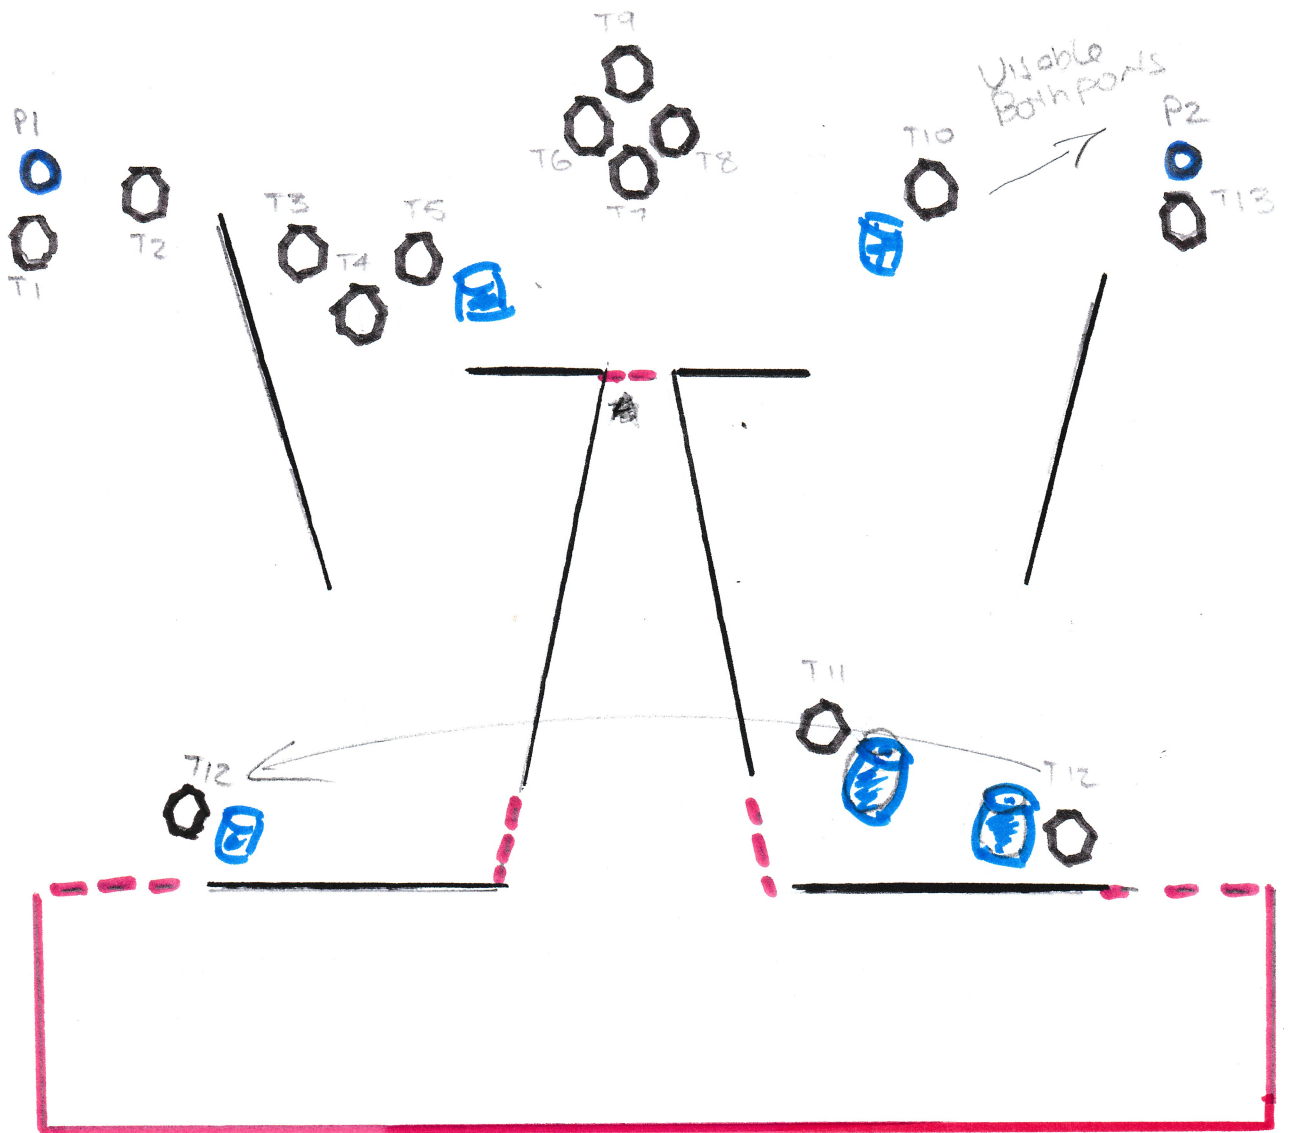

• T6 + PP3 + T3 shoot from multiple positions.

• Target P3 is only visible from T9 port which makes it from that port.

STAGE 2 - RANGE 2 - SATURDAY

12 IPSC TARGETS
4 PENALTY TARGETS
24 ROUNDS

START; ANYWHERE BEHIND
FAULT LINE. DEFAULT
POSITION.

Start: Gun unloaded on table, mags on belt. Standing either A or B with hands relaxed by sides. Shoot as become visible.

Targets: IPSC = 12

Popper = 3

Plates = 5

Note: Angles to be made safe - Target T3 possibly move to PU challenge

STAGE 8 - RANGE 2 - SUNDAY

12 IPSC TARGETS
2 PENALTY TARGETS
24 ROUNDS

START: ANYWHERE WITHIN
DEMARKATED AREA.
DEFAULT POSITION.

SUNDAY
 Range 4
 Stage 11

Start unloaded anywhere within Demolished Area

13 IBC Targets
 2 Steel
 28 Rnds

Note: P1 + P2 Activates T1 + T13

Sunday move T10 to make visible from 2 ports
 move T12 to LH side ??

MINI PLATE

2M REARWARD

SUNDAY RANGE 5

BRIEFING :

TARGETS : 8 FULL SIZE
2 MINI PLATES

ROUNDS : 18