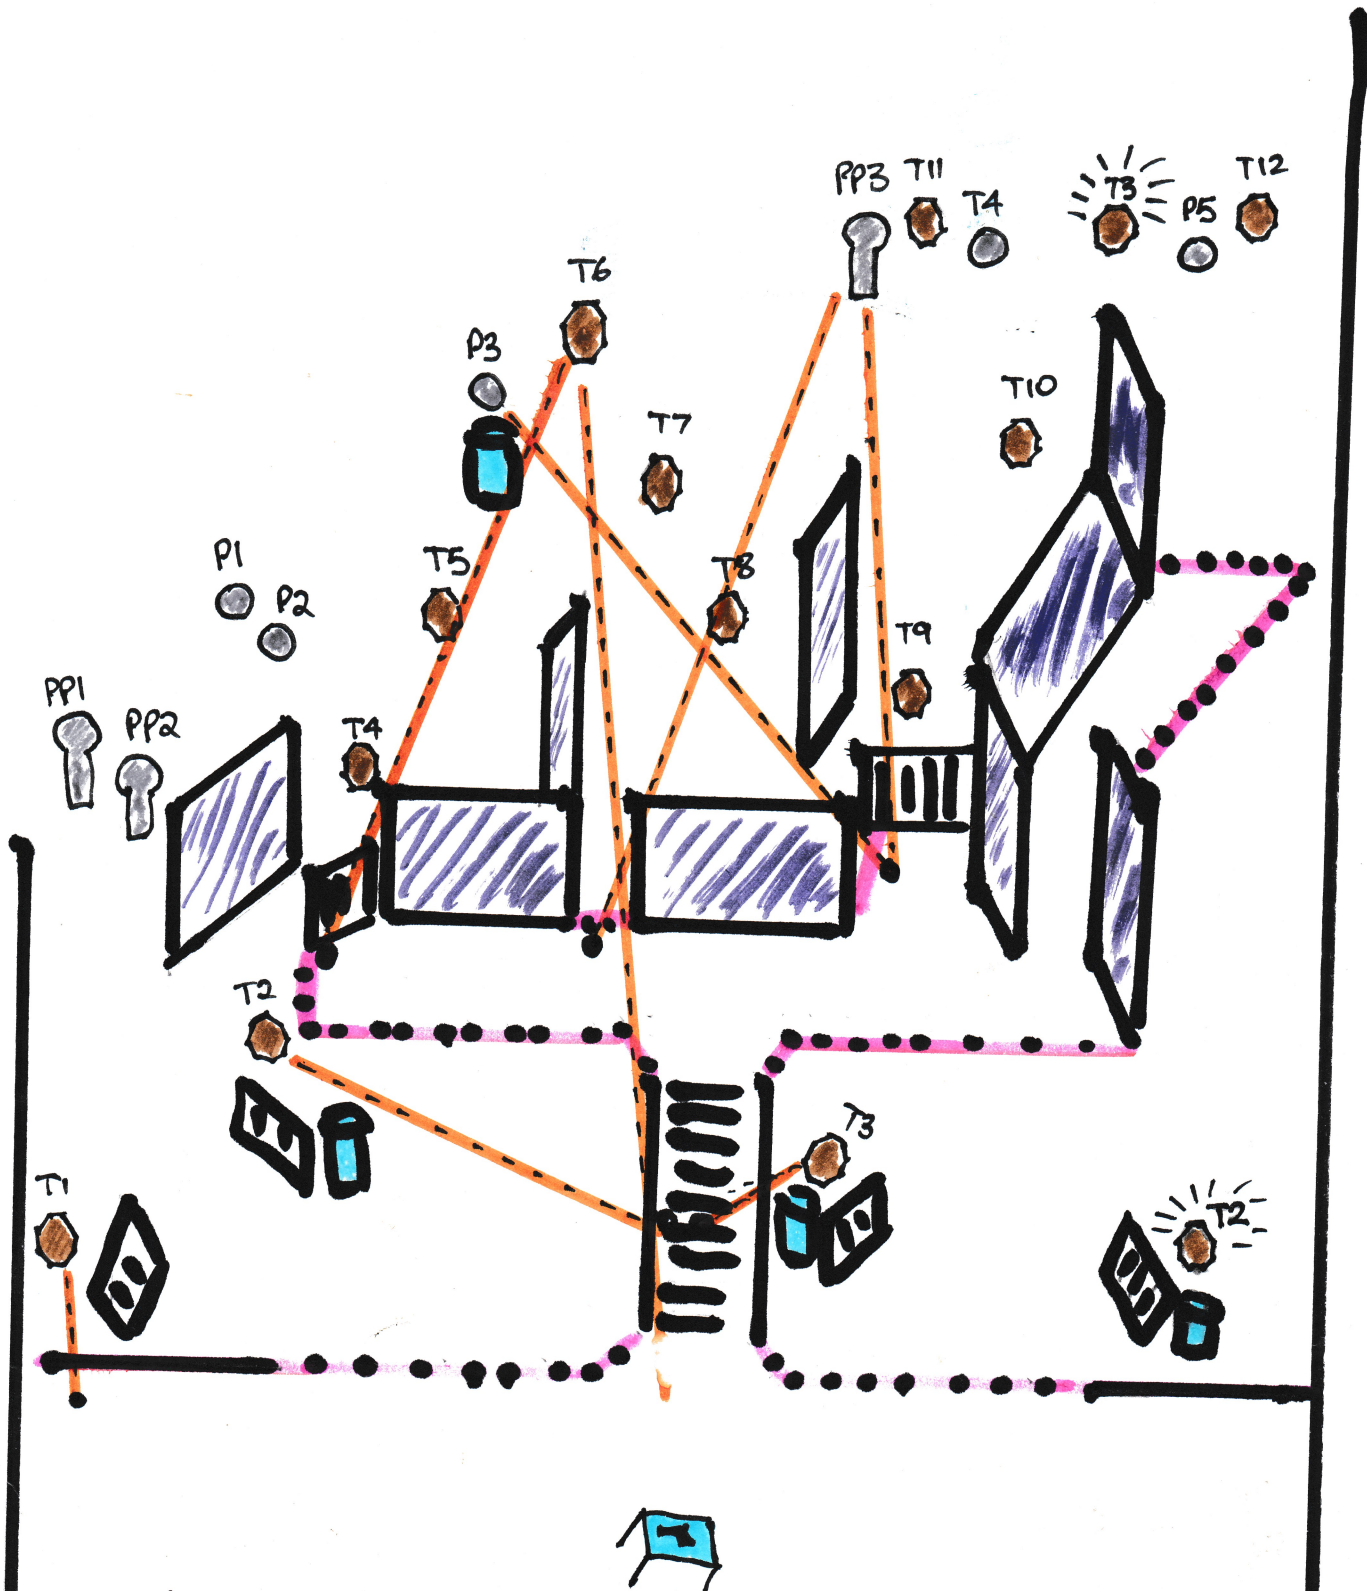

• T6 + PP3 + T3 shoot from multiple positions.

• Target P3 is only visible from T9 port which makes it from that port.

STAGE 2 - RANGE 2 - SATURDAY

12 IPSC TARGETS
4 PENALTY TARGETS
24 ROUNDS

START; ANYWHERE BEHIND
FAULT LINE. DEFAULT
POSITION.

ENGAGE TARGETS

STRONG HAND - 9

WEAK HAND - 9

FROM INSIDE BOX

2 ROUNDS EACH

STEEL DOWN TO SCORE

Sunday Shoot

32 Rnds

Start: Gun unloaded on table, mags on belt. Standing either A or B with hands relaxed by sides. Shoot as become visible.

Targets: IPSC = 12

Popper = 3

Plates = 5

Note: Angles to be made safe - Target T3 possibly move to PU challenge

Note: P1 + P2 Activates T1 + T13

Sunday move T10 to make visible from 2 ports
 move T12 to LH side ??

MINI PLATE

2M REARWARD

SUNDAY RANGE 5

BRIEFING :

TARGETS : 8 FULL SIZE
2 MINI PLATES

ROUNDS : 18