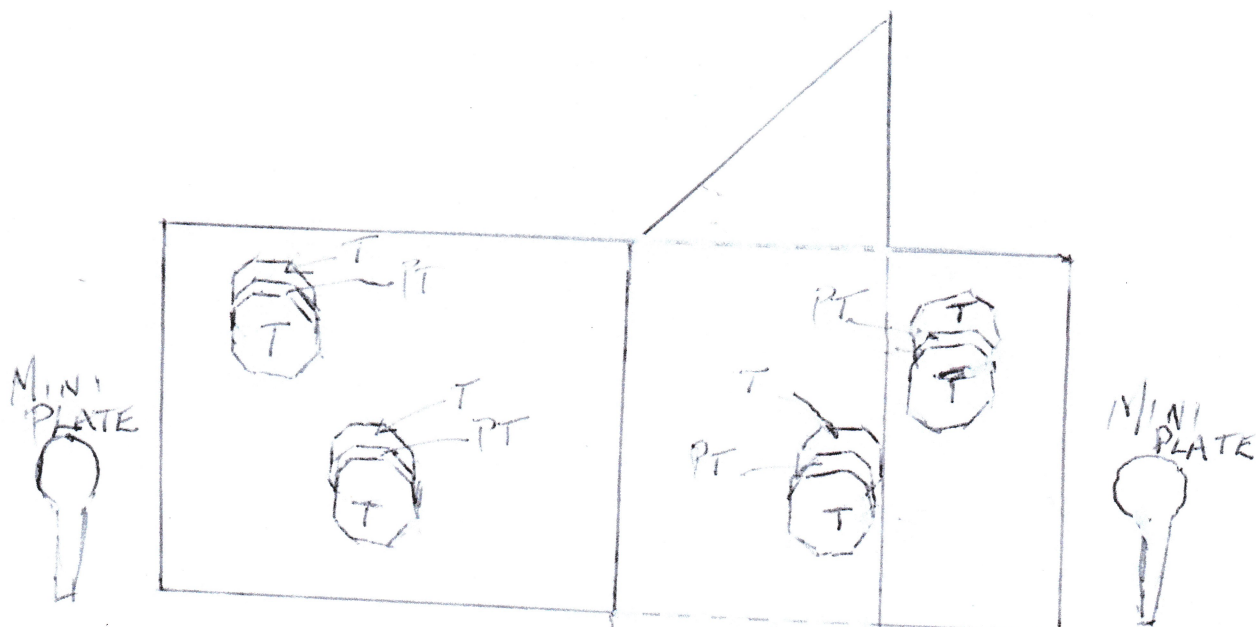

• T6 + PP3 + T3 shoot from multiple positions.

• Target P3 is only visible from T9 port which makes it from that port.

STAGE 2 - RANGE 2 - SATURDAY

12 IPSC TARGETS
4 PENALTY TARGETS
24 ROUNDS

START; ANYWHERE BEHIND
FAULT LINE. DEFAULT
POSITION.

SATURDAY

Range 4

Stage 5

Start Loaded Holstered Toes on Mark A

13 IPSC Targets

2 Steel

28 Rnds

Note: P1 + P2 Activate T1 + T13

Note: P1 + P2 Activates T1 + T13

Sunday move T10 to make visible from 2 ports
 move T12 to LH side ??

MINI PLATE

2M REARWARD

SUNDAY RANGE 5

BRIEFING :

TARGETS : 8 FULL SIZE
2 MINI PLATES

ROUNDS : 18