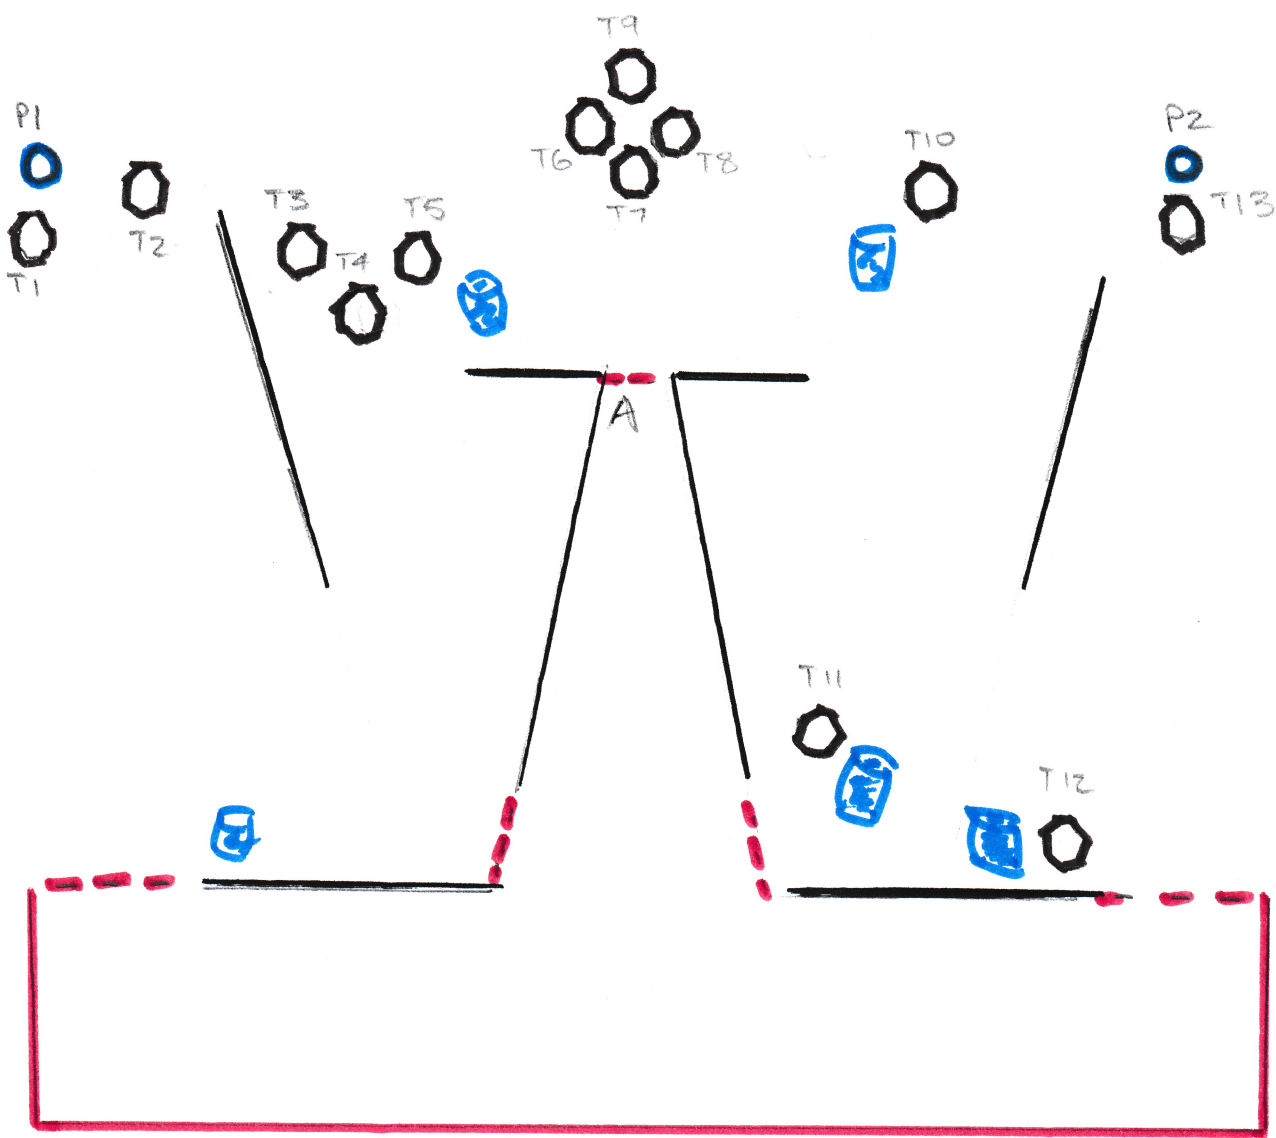

Saturday shoot

32 Rnds

Start: Loaded Holstered hands on head - (or off table?) - shoot as see them

Targets: IPSC = 12

Poppers = 3

Plates = 5

Note: • May move T3 to position next to P5 so is visible from T9 shoot port and from T12 port but right down in corner.

• T6 + PP3 + T3 shoot from multiple positions.

• Target P3 is only visible from T9 port which makes it from that port.

STAGE 2 - RANGE 2 - SATURDAY

12 IPSC TARGETS
4 PENALTY TARGETS
24 ROUNDS

START; ANYWHERE BEHIND
FAULT LINE. DEFAULT
POSITION.

Start: Gun unloaded on table, mags on belt. Standing either A or B with hands relaxed by sides. Shoot as become visible.

Targets: IPSC = 12

Popper = 3

Plates = 5

Note: Angles to be made safe - Target T3 possibly move to PU challenge

Note: P1 + P2 Activates T1 + T13

Sunday move T10 to make visible from 2 ports
 move T12 to LH side ??

MINI PLATE

2M REARWARD

SUNDAY RANGE 5

BRIEFING :

TARGETS : 8 FULL SIZE
2 MINI PLATES

ROUNDS : 18